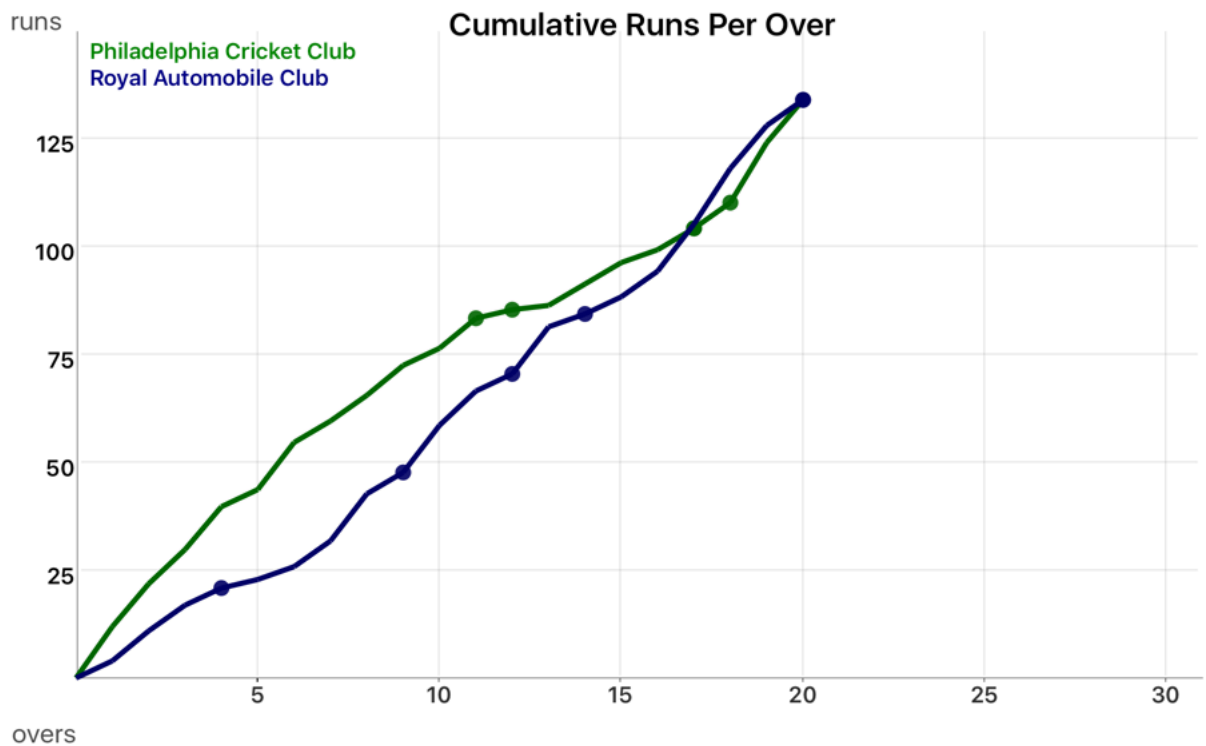

Philadelphia Cricket Club vs Royal Automobile Club

WORM