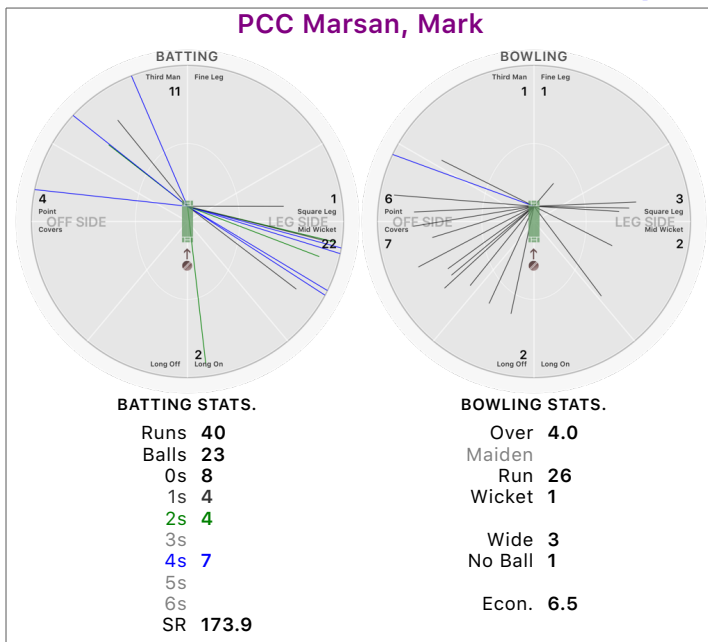

Philadelphia Cricket Club vs Royal Automobile Club

Philadelphia Cricket Club