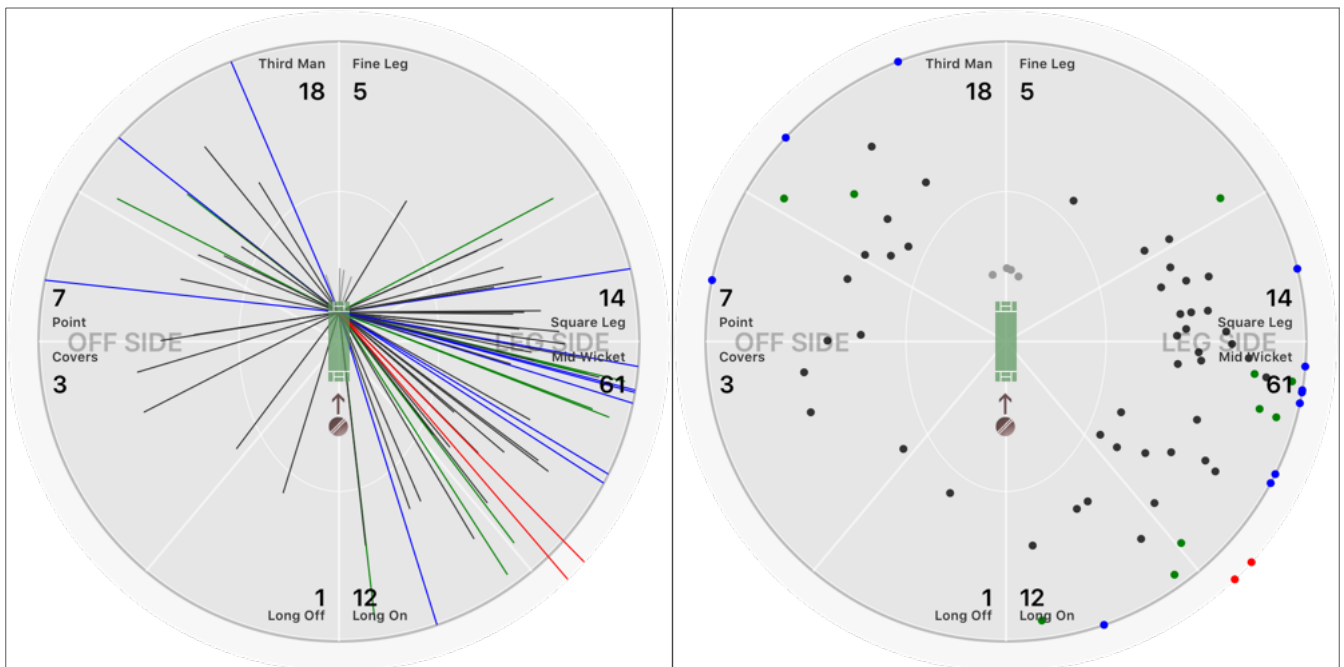

PHILADELPHIA CRICKET CLUB Batting (ROYAL AUTOMOBILE CLUB Bowling)