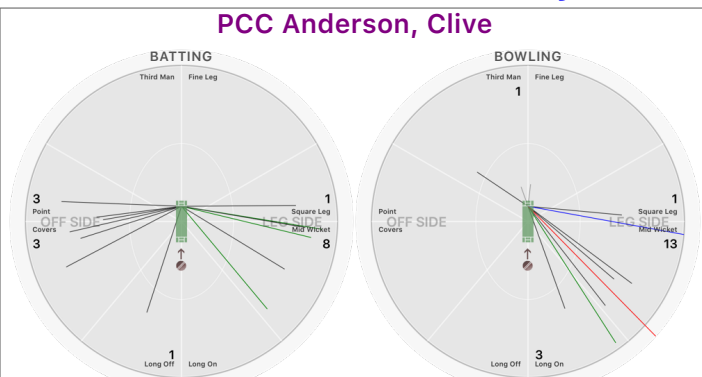

Royal Automobile Club

PCC Anderson, Clive

BATTING STATS.

Runs **16**
 Balls **23**
 0s **10**
 1s **10**
 2s **3**
 3s
 4s
 5s
 6s
 SR **69.6**

BOWLING STATS.

Over **2.0**
 Maiden
 Run **19**
 Wicket **2**
 Wide **1**
 No Ball
 Econ. **9.5**