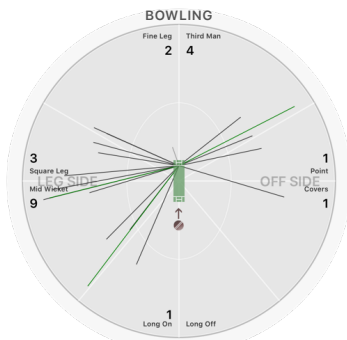

PCC Levin, Fred

BOWLING STATS.

Over 4.0
Maiden
Run 23
Wicket 1
Wide 2
No Ball
Econ. 5.8