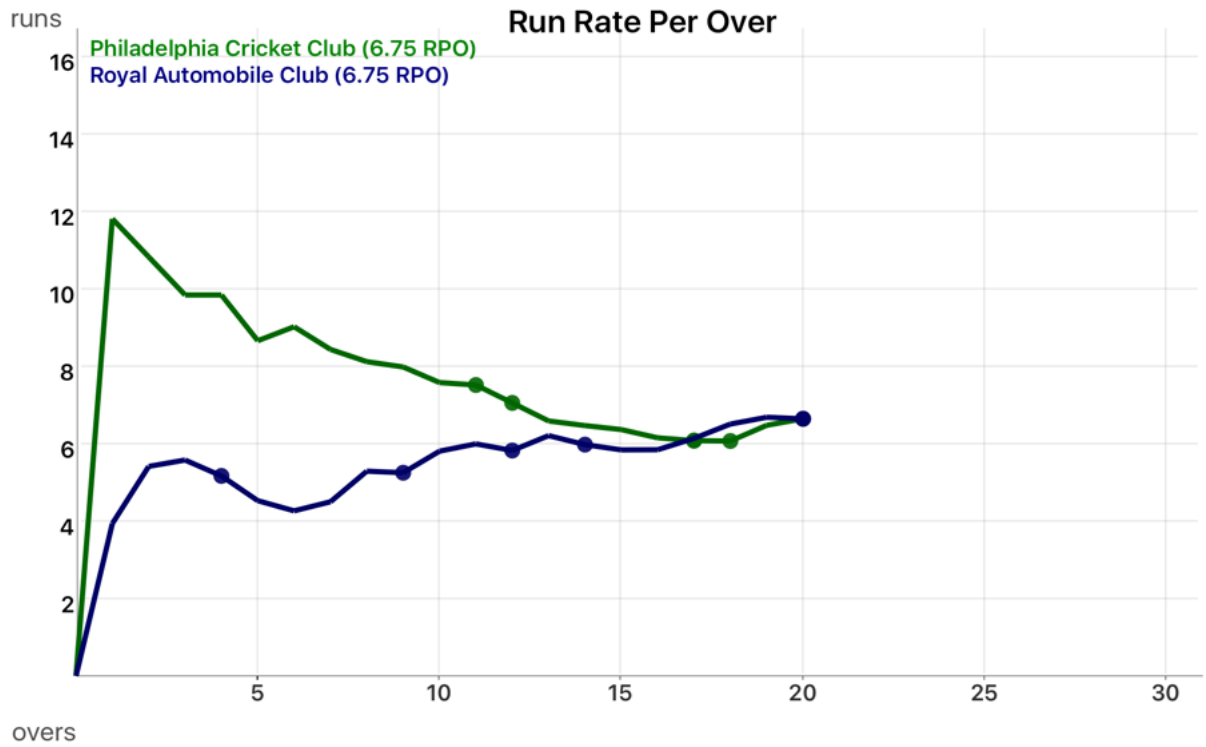

Philadelphia Cricket Club vs Royal Automobile Club

WORM