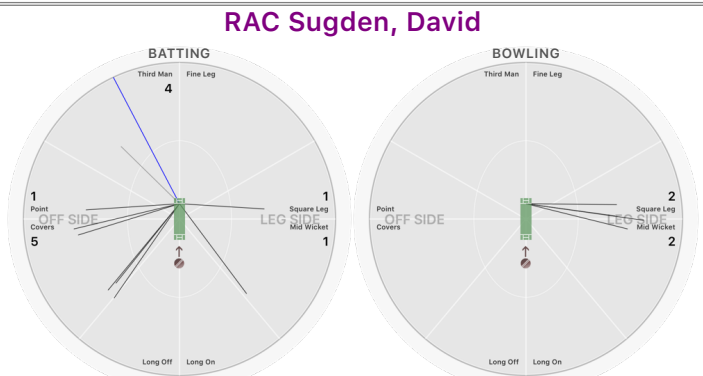

RAC Bodie, Charles

BATTING STATS.

Runs **8**
 Balls **13**
 0s **6**
 1s **6**
 2s **1**
 3s
 4s
 5s
 6s
 SR **61.5**

RAC Caviet, Tristan

BATTING STATS.

Runs **37**
 Balls **35**
 0s **13**
 1s **16**
 2s **1**
 3s **1**
 4s **4**
 5s
 6s
 SR **105.7**

BOWLING STATS.

Over **4.0**
 Maiden
 Run **21**
 Wicket **1**
 Wide **2**
 No Ball
 Econ. **5.2**

RAC Sugden, David

BATTING STATS.

Runs **12**
 Balls **10**
 0s **1**
 1s **8**
 2s
 3s
 4s **1**
 5s
 6s
 SR **120.0**