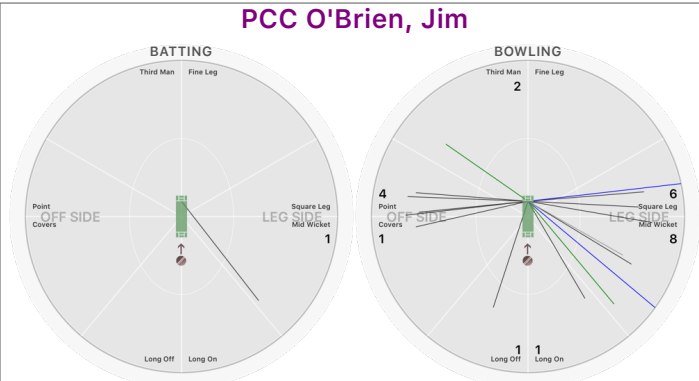

Philadelphia Cricket Club vs Royal Automobile Club

Philadelphia Cricket Club

PCC O'Brien, Jim

BATting STATS.

Runs 1
Balls 2
0s 1
1s 1
2s
3s
4s
5s
6s
SR 50.0

BOWling STATS.

Over 4.0
Maiden
Run 25
Wicket 1
Wide 1
No Ball 1
Econ. 6.2