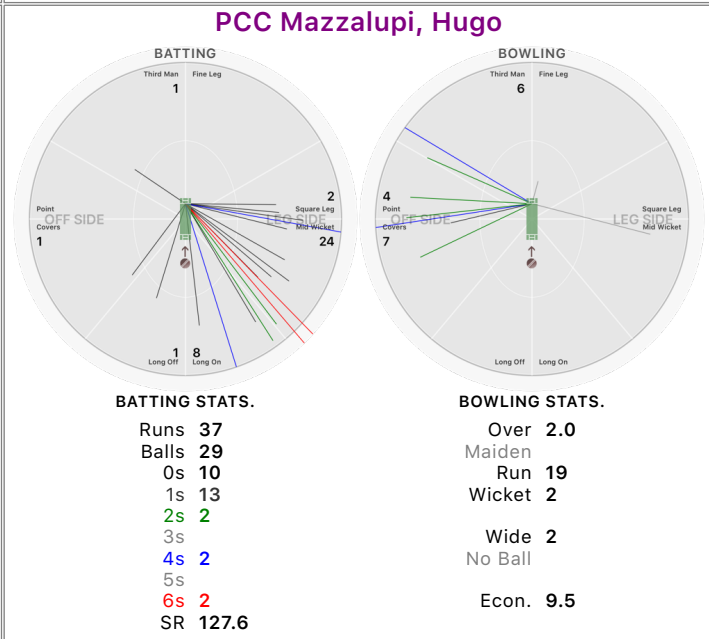

Philadelphia Cricket Club vs Royal Automobile Club

Philadelphia Cricket Club