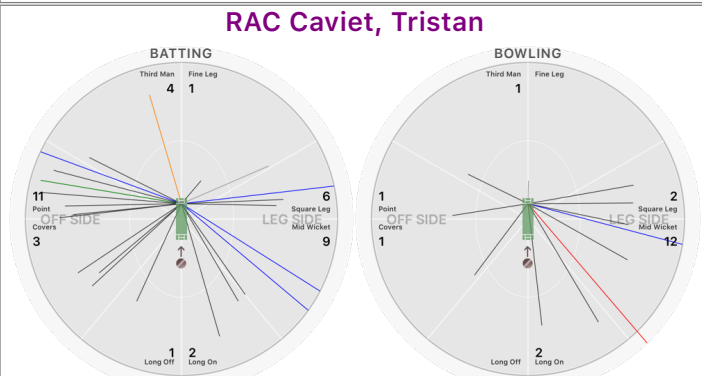

RAC Caviet, Tristan

BATTING STATS.

Runs **37**
Balls **35**
0s **13**
1s **16**
2s **1**
3s **1**
4s **4**
5s
6s
SR **105.7**

BOWLING STATS.

Over **4.0**
Maiden
Run **21**
Wicket **1**
Wide **2**
No Ball
Econ. **5.2**