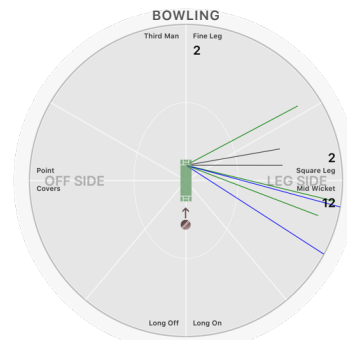

BOWLING STATS.

Over **1.5**
 Maiden
 Run **6**
 Wicket
 Wide **2**
 No Ball
 Econ. **3.3**

Rac Havers, Nick

BATTING STATS.

Runs **31**
 Balls **23**
 0s **9**
 1s **6**
 2s **3**
 3s **1**
 4s **4**
 5s
 6s
 SR **134.8**

Philadelphia Cricket Club vs Royal Automobile Club

Royal Automobile Club

RAC Doshi, Smit

BOWLING STATS.

Over 2.0
Maiden
Run 17
Wicket
Wide 1
No Ball
Econ. 8.5

Rac Soni, Arun

BOWLING STATS.

Over 2.0
Maiden
Run 18
Wicket
Wide 2
No Ball
Econ. 9.0