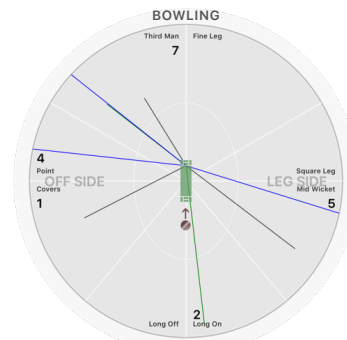

Anzacs Phadke, Rohan

BOWLING STATS.

Over 2.0
Maiden
Run 20
Wicket
Wide 1
No Ball
Econ. 10.0