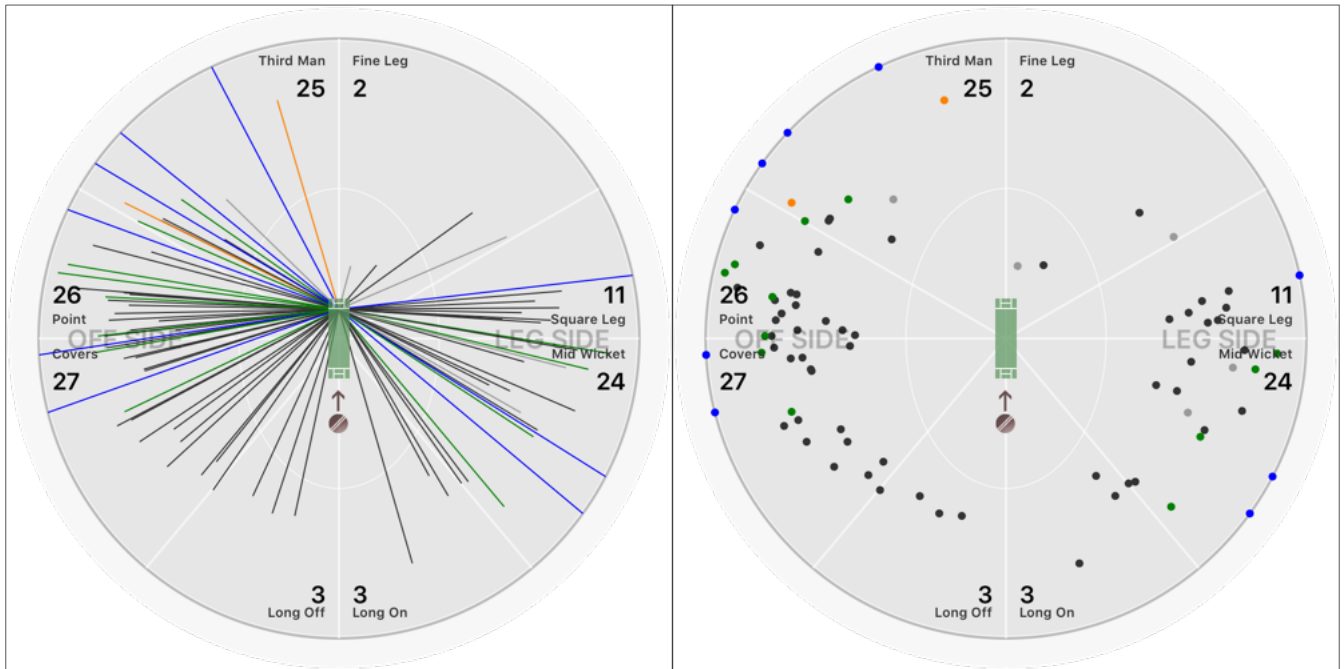

Philadelphia Cricket Club vs Royal Automobile Club

Match Wagon

ROYAL AUTOMOBILE CLUB Batting (PHILADELPHIA CRICKET CLUB Bowling)