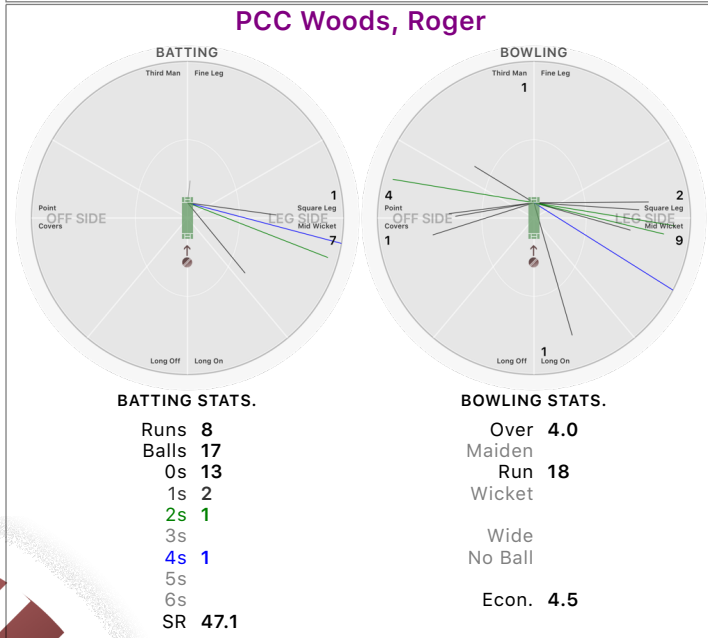

Philadelphia Cricket Club vs Royal Automobile Club

Philadelphia Cricket Club