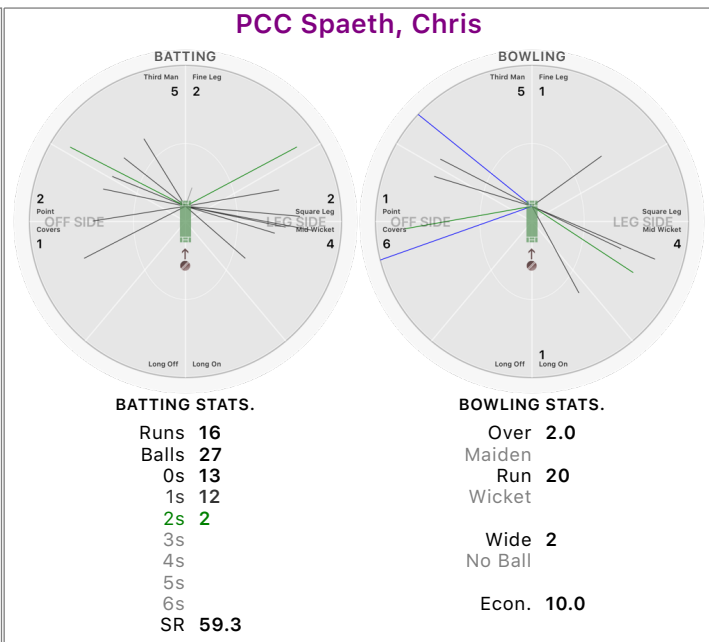

Philadelphia Cricket Club vs Royal Automobile Club

Philadelphia Cricket Club