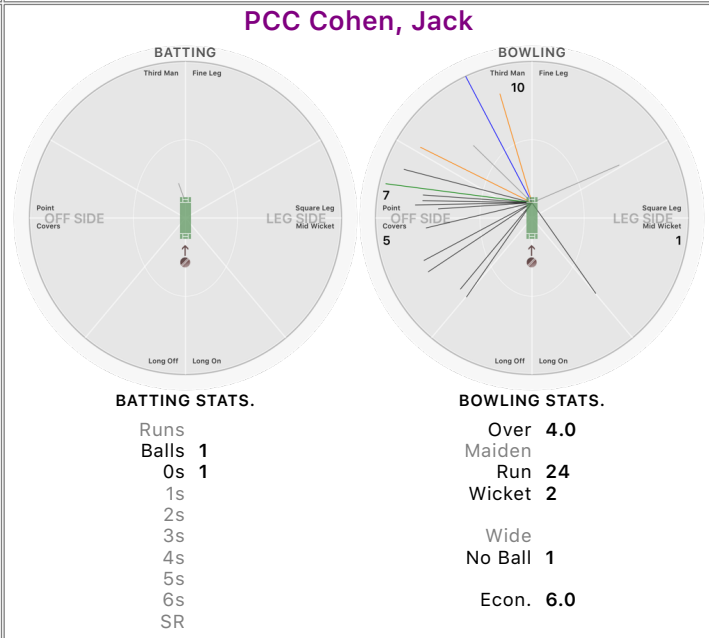

Philadelphia Cricket Club vs Royal Automobile Club

Philadelphia Cricket Club