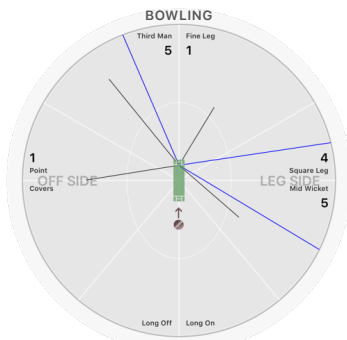

Philadelphia Cricket Club vs Royal Automobile Club

Royal Automobile Club

RAC Doshi, Smit

BOWLING STATS.

Over 2.0
Maiden
Run 17
Wicket
Wide 1
No Ball
Econ. 8.5