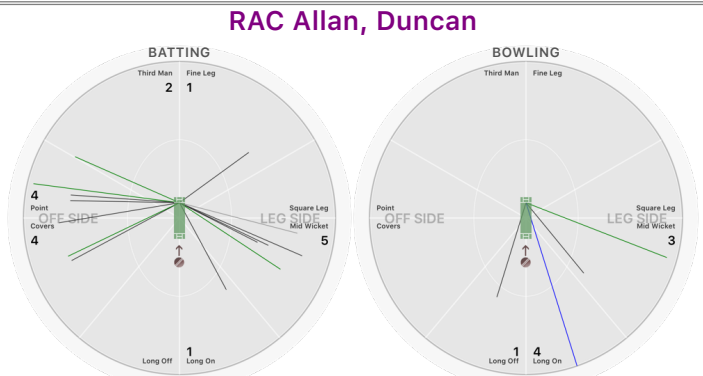

RAC Allan, Duncan

BATTING STATS.

Runs **17**
Balls **21**
0s **8**
1s **9**
2s **4**
3s
4s
5s
6s
SR **81.0**

BOWLING STATS.

Over **2.0**
Maiden
Run **9**
Wicket **1**
Wide **1**
No Ball
Econ. **4.5**